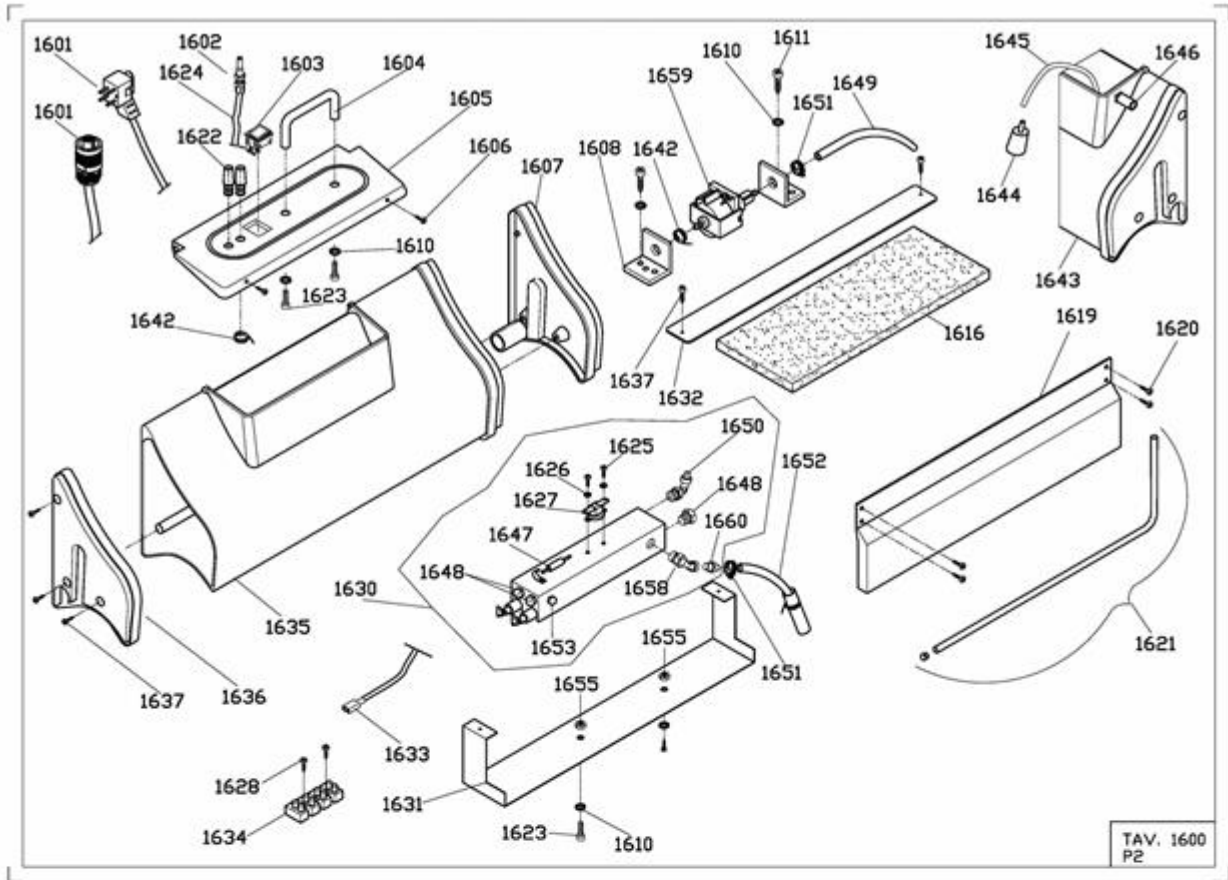

Table 700 012017**Model 340STM 2016**

Pos.	Article Code	Description	
732	14.20.00.000	CABLE CLAMP	
733	11.02.00.000	TC SCREW 4,2X13 ZINC	
734	14.22.00.000	ARTICULATED LEVER FOR BOWDEN CABLE	
735	22.17.01.000	CABLE FIXING PIN FOR SHEATH	
736	08.20.00.000	DOUBLE POLE TERMINAL BLOCK	
737	11.11.00.000	SCREW FOR THERMINAL BLOCK	
738	14.19.00.000	FAIRLEAD SUPPORT	
739	08.15.00.000	CABLE CLAMP	
740	24.54.00.000	LABEL LIVE/NEUTRAL	
741	08.43.00.000	SWITCH FOR PUMP 16 A 250V	

Table 160001 112016

Model 340STM 2016

Table 160001 112016
Model 340STM 2016

Pos.	Article Code	Description	
1600	34.04.96.558	BOILER TANK 340 230V 50/60HZ OPC (ROUND PLUG)	
1601	08.45.00.000	CABLE W/SQUARE PLUG (MALE)	
1601	08.05.10.222	CABLE W/ROUND PLUG (MALE)	
1602	15.21.00.000	MALE CONNECTOR	
1603	08.44.11.000	RED SWITCH	
1604	11.50.00.222	BLACK HANDLE FOR TANK	
1605	17.01.10.200	BLACK COVER FOR TANK	
1606	11.05.00.000	SCREW CR TSP INOX 2.9x13 ZN	
1607	12.51.10.000	END PLATE LEFT FOR TANK STEAM	
1608	04.31.00.000	ANTIVIBRATION DEVICE FOR PUMP	
1610	11.03.00.020	WASHER 4X12 ZN	
1611	11.23.00.000	TC SCREW 4X10 ZINC	
1616	04.66.00.000	THERMAL INSULATION 340	
1619	20.34.20.222	S. STEEL SIDE PLATE STEAM TANK 340	
1620	11.03.00.000	TC SCREW 4,2X16 ZINC	
1621	20.34.55.000	STEAM OUTLET PIPE D340	
1622	04.09.10.000	BLACK GROMMET 11078.1.2 PVC	
1623	11.23.00.000	TC SCREW 4X10 ZINC	
1624	04.30.10.000	RUBBER TUBE 55CM WATER INLET	
1625	11.48.00.000	TC SCREW 3x6	
1626	11.48.66.000	WASHER D.3	
1627	08.61.00.000	THERMAL LIMIT-SWITCH	
1628	11.11.00.000	SCREW FOR THERMINAL BLOCK	
1630	08.40.00.220	STEAM GENERATOR COMPLETE 1000W 230V	
1631	20.34.77.000	STEEL SUPPORT FRAME D340	
1632	20.34.66.000	SUPPORT FOR PUMP D340	
1633	08.27.00.555	CABLE FOR STEAM GENERATOR	
1634	08.19.44.000	4 PIN TERMINAL BLOCK	
1635	12.60.21.000	BOILER TANK BODY 340	
1636	12.50.10.000	END PLATE RIGHT STEAM TANK	