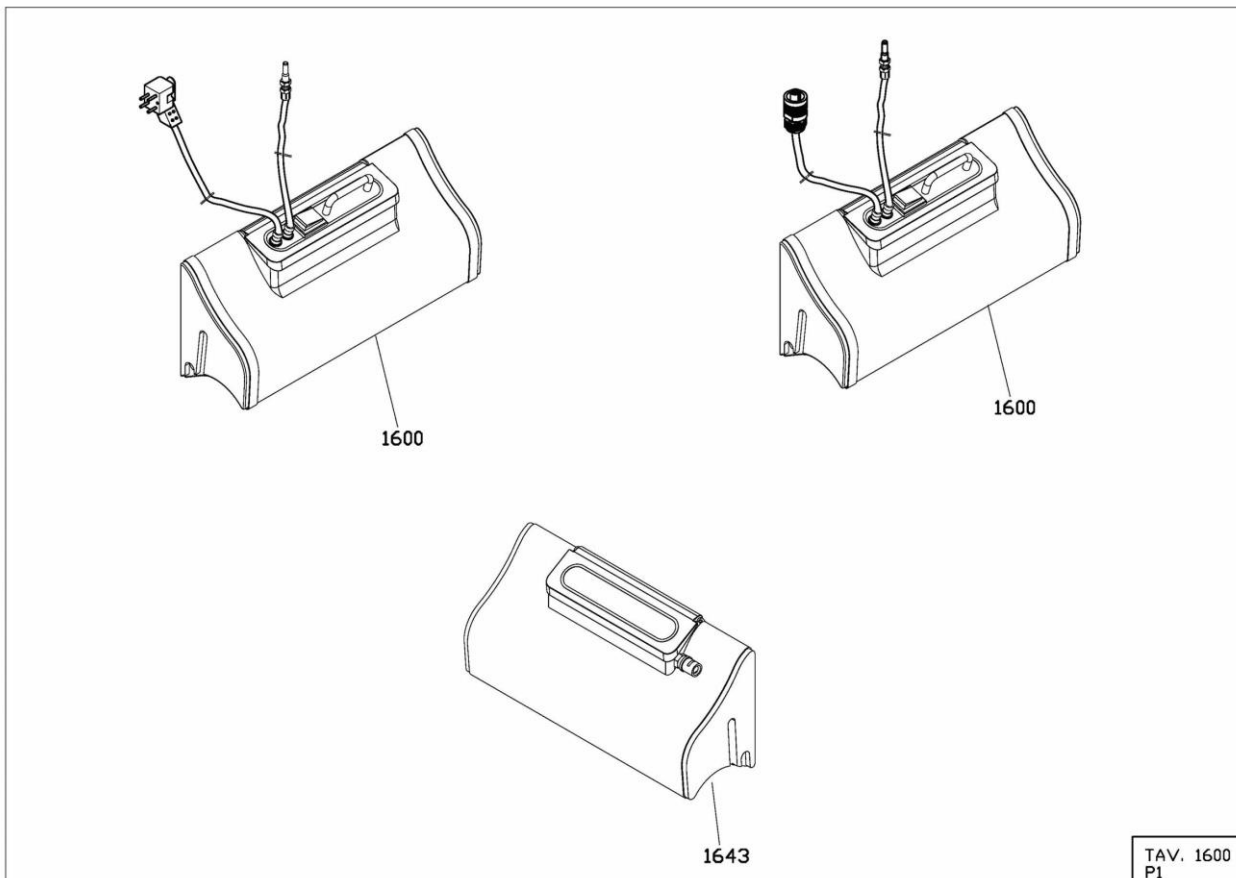

Table 700 012017

Model 420 STM 2016

Pos.	Article Code	Description	
732	142000000	CABLE CLAMP	
733	110200000	TC SCREW 4,2X13 ZINC	
734	142200000	ARTICULATED LEVER FOR BOWDEN CABLE	
735	221701000	CABLE FIXING PIN FOR SHEATH	
736	082000000	DOUBLE POLE TERMINAL BLOCK	
737	111100000	SCREW FOR THERMINAL BLOCK	
738	141900000	FAIRLEAD SUPPORT	
739	081500000	CABLE CLAMP	
740	245400000	LABEL LIVE/NEUTRAL	
741	084300000	SWITCH FOR PUMP 16 A 250V	

Table 160001 112016

Model 420 STM 2016

Table 160001 112016

Model 420 STM 2016