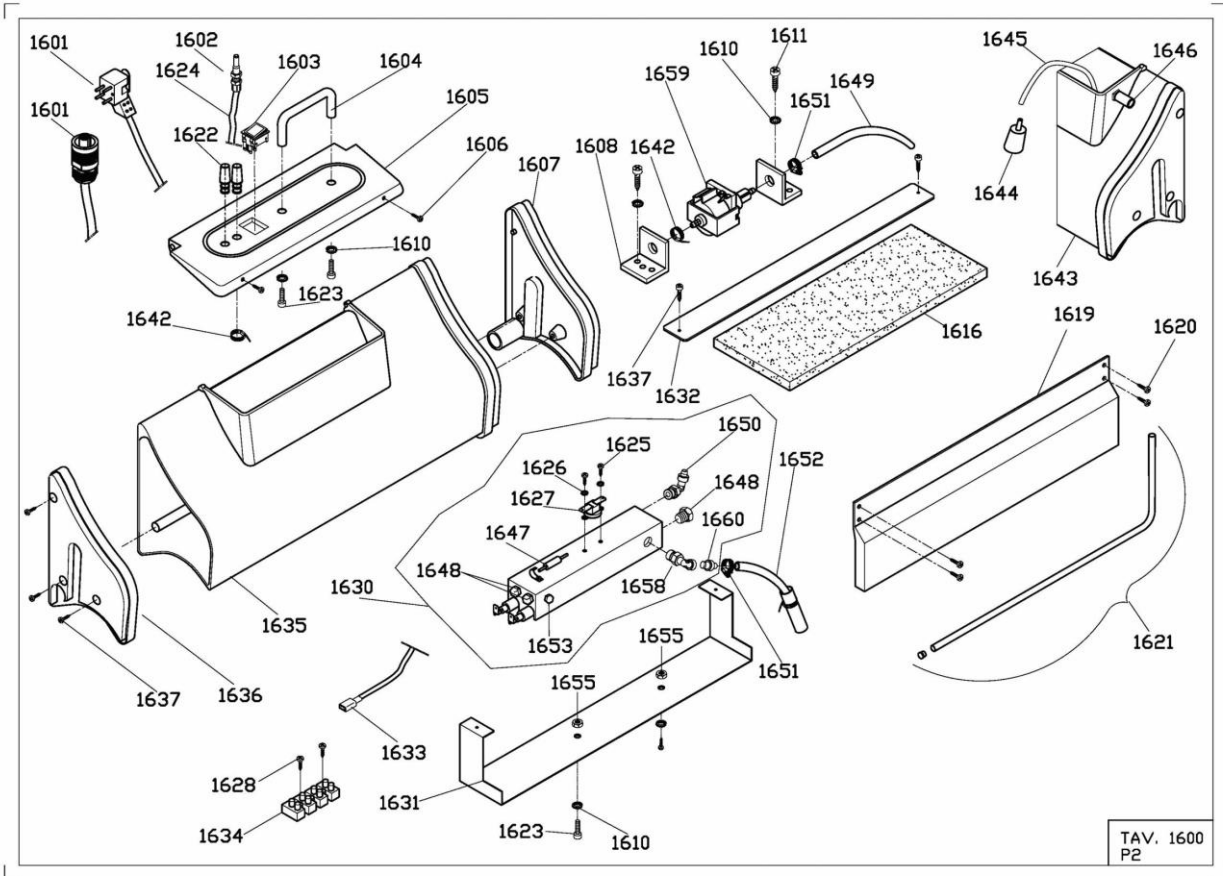

Table 700 012017

Model 420 STM 2016

Pos.	Article Code	Description	
732	142000000	CABLE CLAMP	
733	110200000	TC SCREW 4,2X13 ZINC	
734	142200000	ARTICULATED LEVER FOR BOWDEN CABLE	
735	221701000	CABLE FIXING PIN FOR SHEATH	
736	082000000	DOUBLE POLE TERMINAL BLOCK	
737	111100000	SCREW FOR THERMINAL BLOCK	
738	141900000	FAIRLEAD SUPPORT	
739	081500000	CABLE CLAMP	
740	245400000	LABEL LIVE/NEUTRAL	
741	084300000	SWITCH FOR PUMP 16 A 250V	

Table 160001 112016

Model 420 STM 2016