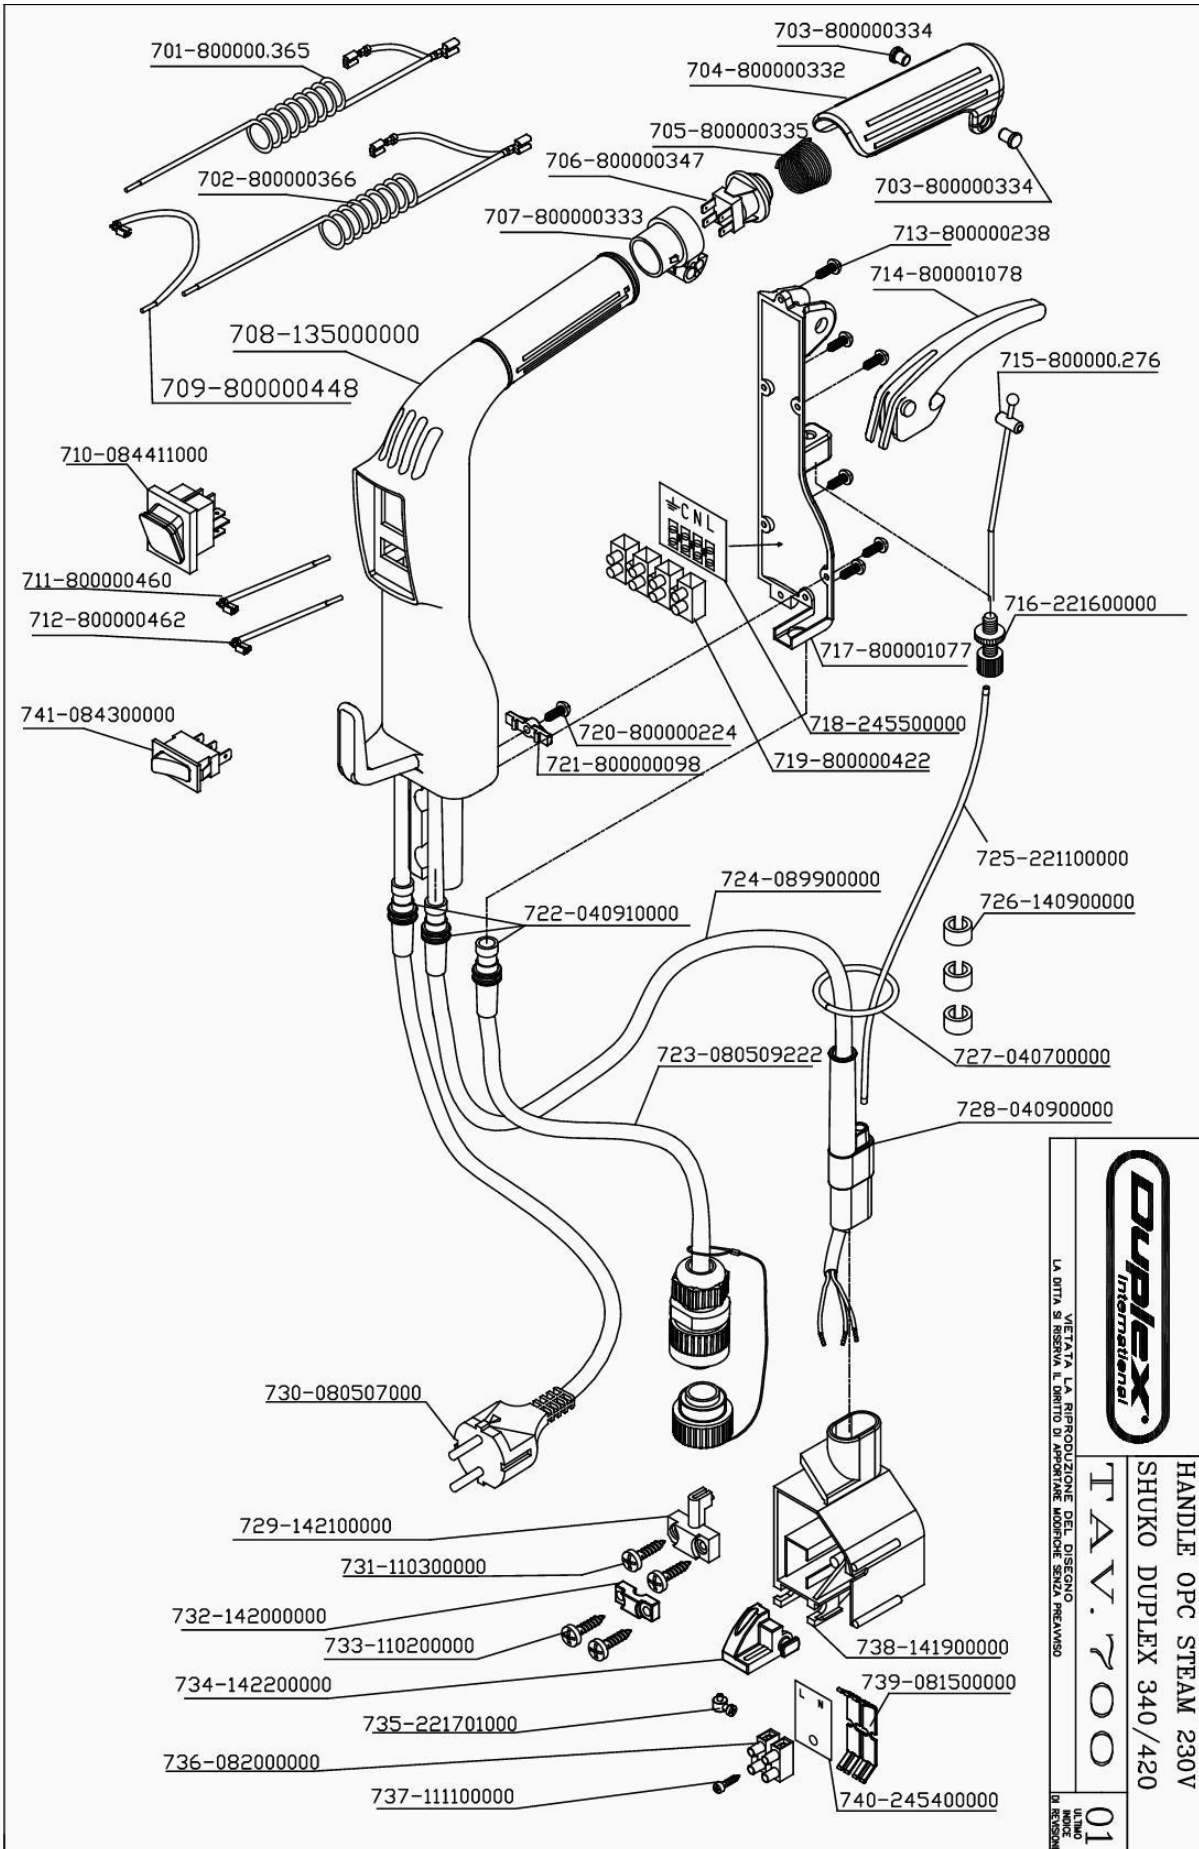

Table 700 012017

Model 420 STM 2016

LA DITTA SI RISERVA IL DIRITTO DI ADOPTARE MODIFICHE SENZA PREAVVISO
VIETATA LA RIPRODUZIONE DEL DISEGNO
TAV. 700 01
HANDLE OPC STEAM 230V
SHUKO DUPLEX 340/420

Table 700 012017

Pos.	Article Code	Description	
701	800000365	WIRE FOR RED SWITCH, SHORT	
702	800000366	WIRE FOR RED SWITCH, LONG	
703	800000334	JOINT PIN OPC	
704	800000332	OPERATING SAFETY LEVER	
705	800000335	RETURN SPRING FOR OPC GRIP	
706	800000347	PUSH BUTTON DOUBLE POLE 12A	
707	800000333	SWITCH SLEEVE	
708	135000000	BLACK HANDLE OPC 340-420-620	
709	800000448	SHORT CABLE TO TERMINAL BLOCK	
710	084411000	RED POWER SWITCH	
711	800000460	SHORT BLUE WIRE TO SWITCH	
712	800000462	SHORT BROWN WIRE TO SWITCH	
713	800000238	SCREW CROSSHEAD 2,9X16	
714	800001078	FLUID RELEASE TRIGGER 280	
715	800000276	WIRE CLAMP WITH SCREW	
716	221600000	CABLE TENSIONER WITH ADJ SCREW	
717	800001077	BLACK COVER FOR HANDLE	
718	245500000	WIRING LABEL 280	
719	800000422	TERMINAL BLOCK 4 POLES	
720	800000224	SCREW TCB 3,9X16	
721	800000098	CABLE CLAMP FOR HANDLE	
722	040910000	BLACK GROMMET 11078.1.2 PVC	
723	080509222	CONNECTOR CABLE (FEMALE) TO STEAM GEN	
724	089900000	POWER CABLW TO MACHINE 3 x 1.5mm	
725	221100000	BOWDEN CABLE	
726	140900000	CABLE TIES	
727	040700000	O RING (LARGE)	
728	040900000	DOUBLE GROMMET	
729	142100000	CABLE STAY	
730	08.05.04	CABLE AND PLUG 10M 3 x 1.5MM	
731	110300000	TC SCREW 4,2X16 ZINC