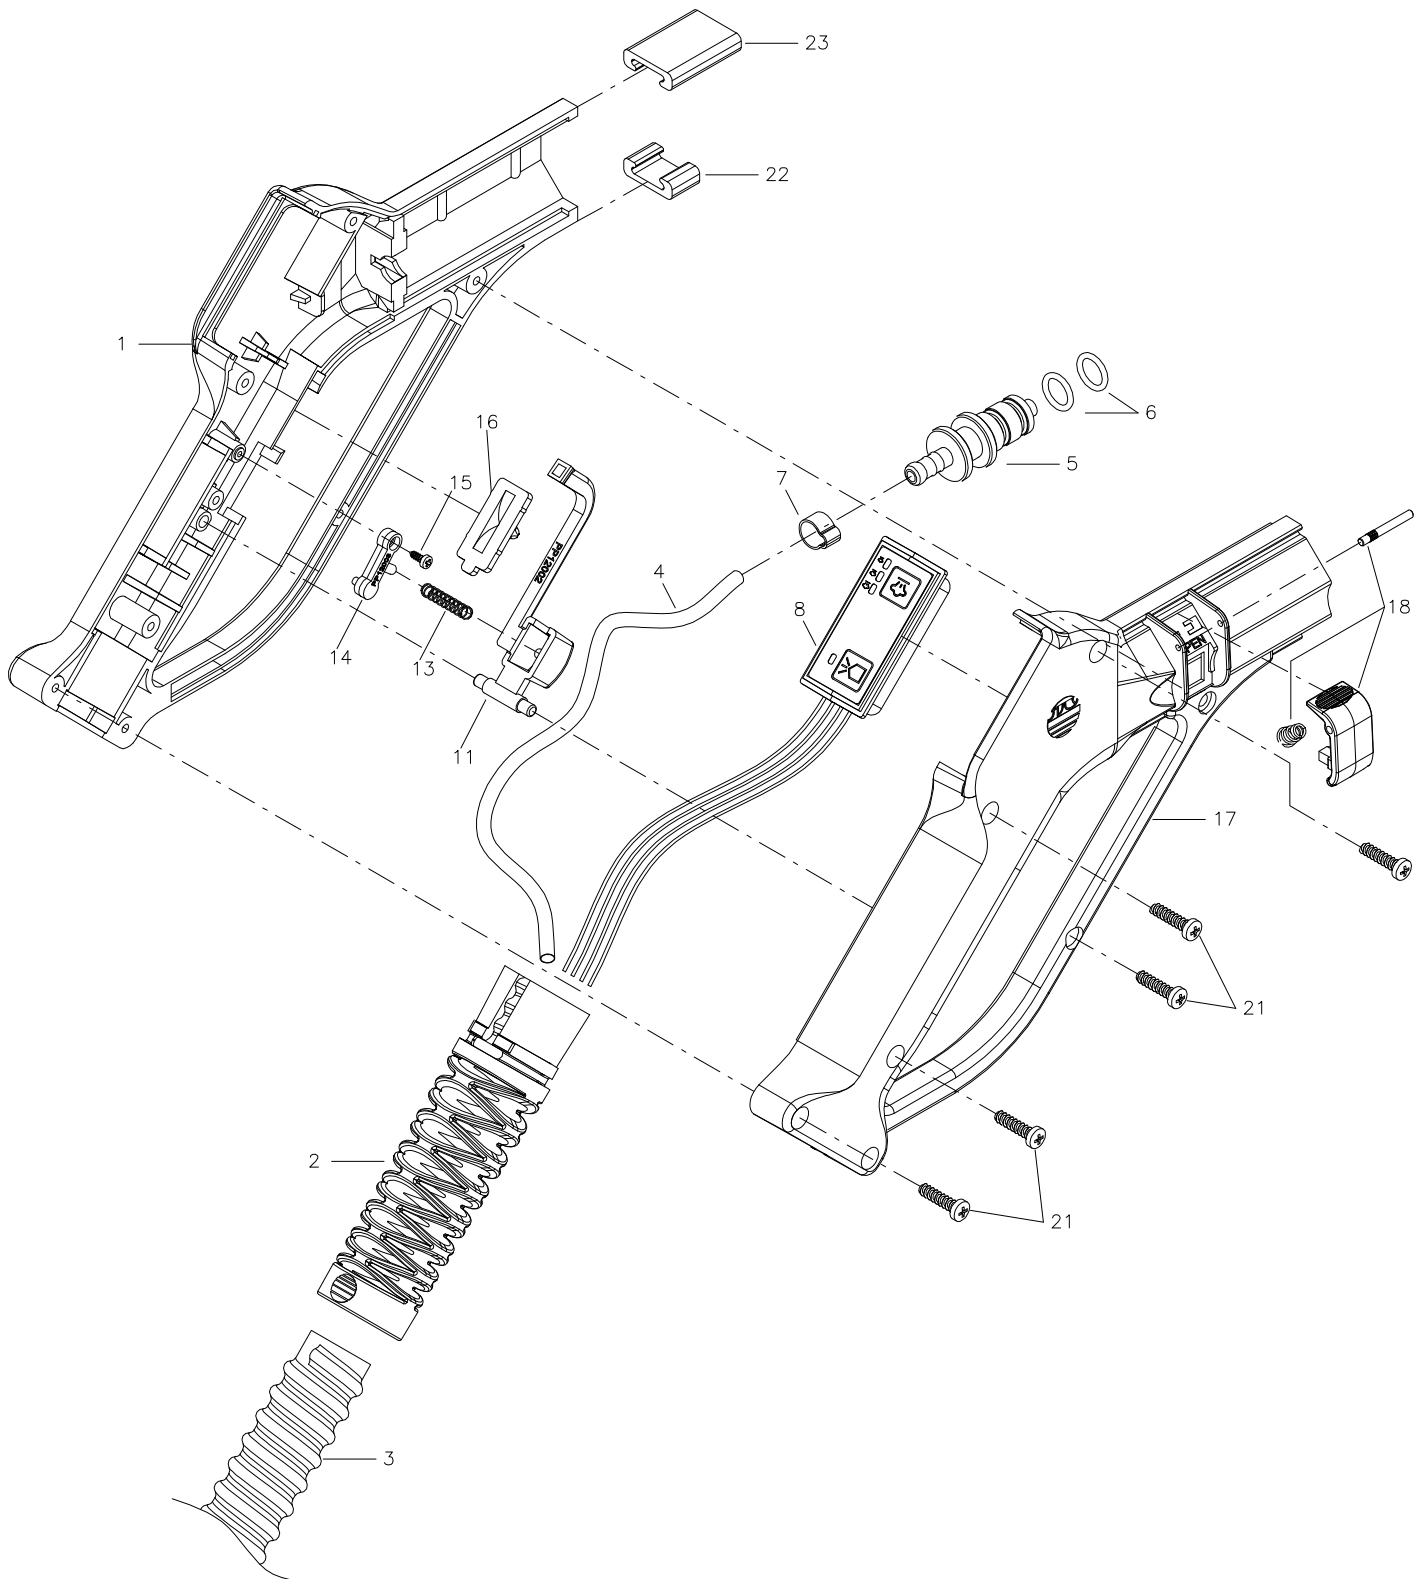

Duplex Cleaning Machines (UK) Ltd
Jet Steam Professional

IMPUGNATURA JULY 3mt 7P cod. JD03A00 rev.0 17/06/16

Pos.	CODICE	Q.tà	DENOMINAZIONE	DESCRIPTION
1	1202052V2	1	CORPO PISTOLA SX JULY 2016	LEFT BODY HANDGRIP
2	120216	1	MANICOTTO ANTIPIEGA GIALLO	YELLOW FLEXIBLE SLEEVE – JULY
3	PG5220	1	GUAINA FLEX Ø16,5X23,6 m2,9 SN	EXTERNAL FLEX HOSE
4	PG53853	1	TUBO GOMMA CALZ. NERO Ø4X8 L.3200	SLEEVED STEAM HOSE Ø 4X8
5	12002T	1	UGELLO ROT. MASCHIO OTTONE	ROUND MALE NOZZLE
6	PG5142	2	OR 9,25X1,78 VITON NERO	O-RING 9,25X1,78
7	PG5215	1	FASC. STRIK MONOREC. 8,5-10	SINGLE EAR CLAMP 8,5-10
8	PEJ603D	1	TASTIERA JULY 3mt COMPLETA	KEYBOARD COMPLETE JULY 3mt
9	PE20135	6	CONTATTO MASCHIO 10A 0,37mm ²	CONTACT PIN – MALE
10	PE2178	1	FRUTTO SPINA 7P+T FEMMINA	PLUG CONNECTOR 8 PIN – FEMALE
11	PP12102	1	PULSANTE INTER IMP JULY C/MAGNETE	BUTTON SWITCH HANDLE JULY
13	ML04025	1	MOLLA Ø4,2 - LUNG.25 - FILO Ø0,3	SPRING Ø4,2 - LUNG.25 - WIRE Ø0,3
14	PP12003	1	PORTA MOLLA INTERRUETTORE IMP.JULY	HOLDER SPRING
15	VI72265	1	VITE AUTOFIL. TC 2,2x6,5 ZN BIANCA	SCREW ZN TC 2,2x6,5
16	PP12004	1	LEVA BLOCCA INTERRUETTORE IMP.JULY	LEVER LOCK SWITCH
17	1202042V2	1	CORPO PISTOLA DX JULY 2016	RIGHT BODY HANDGRIP
18	1200K12	1	KIT PULSANTE SICUREZZA JULY GIALLO	KIT SAFETY BUTTON
21	VI7105	7	VITE RAPID FIX ZN. TC. 3,9X16	RAPID-FIX SCREW ZN TC 3,9X16
22	1202071	1	GANCIO PISTOLA L.10 JULY 2002	HOOK FOR HANDLE L. 10
23	1202072	1	GANCIO PISTOLA L.30 JULY 2002	HOOK FOR HANDLE L. 30
24	120216	1	MANICOTTO ANTIPIEGA GIALLO	YELLOW FLEXIBLE SLEEVE – JULY
25	12001T	1	UGELLO ROT. FEMM. OTTONE	ROUND FEMALE NOZZLE
26	PG5215	1	FASC. STRIK MONOREC. 8,5-10	SINGLE EAR CLAMP 8,5-10
27	120209	1	CORPO SPINA INFER. GRANDE	LOWER PLUG BODY – LARGE
28	120208	1	CORPO SPINA SUPER. GRANDE	UPPER PLUG BODY – LARGE
29	120218	1	PULSANTE PER SPINA NERO	STOPPER
30	VI7105	3	VITE RAPID FIX ZN. TC. 3,9X16	RAPID-FIX SCREW ZN TC 3,9X16