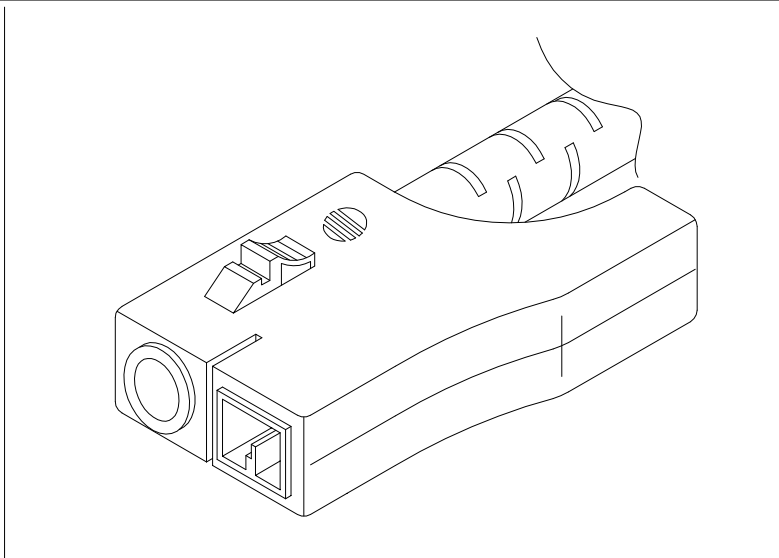

Duplex Cleaning Machines (UK) Ltd
Jet Steam Professional

IMPUGNATURA JULY 3mt 7P cod. JD03A00 rev.0 17/06/16

Pos.	CODICE	Q.tà	DENOMINAZIONE	DESCRIPTION
1	1202052V2	1	CORPO PISTOLA SX JULY 2016	LEFT BODY HANDGRIP
2	120216	1	MANICOTTO ANTIPIEGA GIALLO	YELLOW FLEXIBLE SLEEVE – JULY
3	PG5220	1	GUAINA FLEX Ø16,5X23,6 m2,9 SN	EXTERNAL FLEX HOSE
4	PG53853	1	TUBO GOMMA CALZ. NERO Ø4X8 L.3200	SLEEVED STEAM HOSE Ø 4X8
5	12002T	1	UGELLO ROT. MASCHIO OTTONE	ROUND MALE NOZZLE
6	PG5142	2	OR 9,25X1,78 VITON NERO	O-RING 9,25X1,78
7	PG5215	1	FASC. STRIK MONOREC. 8,5-10	SINGLE EAR CLAMP 8,5-10
8	PEJ603D	1	TASTIERA JULY 3mt COMPLETA	KEYBOARD COMPLETE JULY 3mt
9	PE20135	6	CONTATTO MASCHIO 10A 0,37mm ²	CONTACT PIN – MALE
10	PE2178	1	FRUTTO SPINA 7P+T FEMMINA	PLUG CONNECTOR 8 PIN – FEMALE
11	PP12102	1	PULSANTE INTER IMP JULY C/MAGNETE	BUTTON SWITCH HANDLE JULY
13	ML04025	1	MOLLA Ø4,2 - LUNG.25 - FILO Ø0,3	SPRING Ø4,2 - LUNG.25 - WIRE Ø0,3
14	PP12003	1	PORTA MOLLA INTERRUETTORE IMP.JULY	HOLDER SPRING
15	VI72265	1	VITE AUTOFIL. TC 2,2x6,5 ZN BIANCA	SCREW ZN TC 2,2x6,5
16	PP12004	1	LEVA BLOCCA INTERRUETTORE IMP.JULY	LEVER LOCK SWITCH
17	1202042V2	1	CORPO PISTOLA DX JULY 2016	RIGHT BODY HANDGRIP
18	1200K12	1	KIT PULSANTE SICUREZZA JULY GIALLO	KIT SAFETY BUTTON
21	VI7105	7	VITE RAPID FIX ZN. TC. 3,9X16	RAPID-FIX SCREW ZN TC 3,9X16
22	1202071	1	GANCIO PISTOLA L.10 JULY 2002	HOOK FOR HANDLE L. 10
23	1202072	1	GANCIO PISTOLA L.30 JULY 2002	HOOK FOR HANDLE L. 30
24	120216	1	MANICOTTO ANTIPIEGA GIALLO	YELLOW FLEXIBLE SLEEVE – JULY
25	12001T	1	UGELLO ROT. FEMM. OTTONE	ROUND FEMALE NOZZLE
26	PG5215	1	FASC. STRIK MONOREC. 8,5-10	SINGLE EAR CLAMP 8,5-10
27	120209	1	CORPO SPINA INFER. GRANDE	LOWER PLUG BODY – LARGE
28	120208	1	CORPO SPINA SUPER. GRANDE	UPPER PLUG BODY – LARGE
29	120218	1	PULSANTE PER SPINA NERO	STOPPER
30	VI7105	3	VITE RAPID FIX ZN. TC. 3,9X16	RAPID-FIX SCREW ZN TC 3,9X16