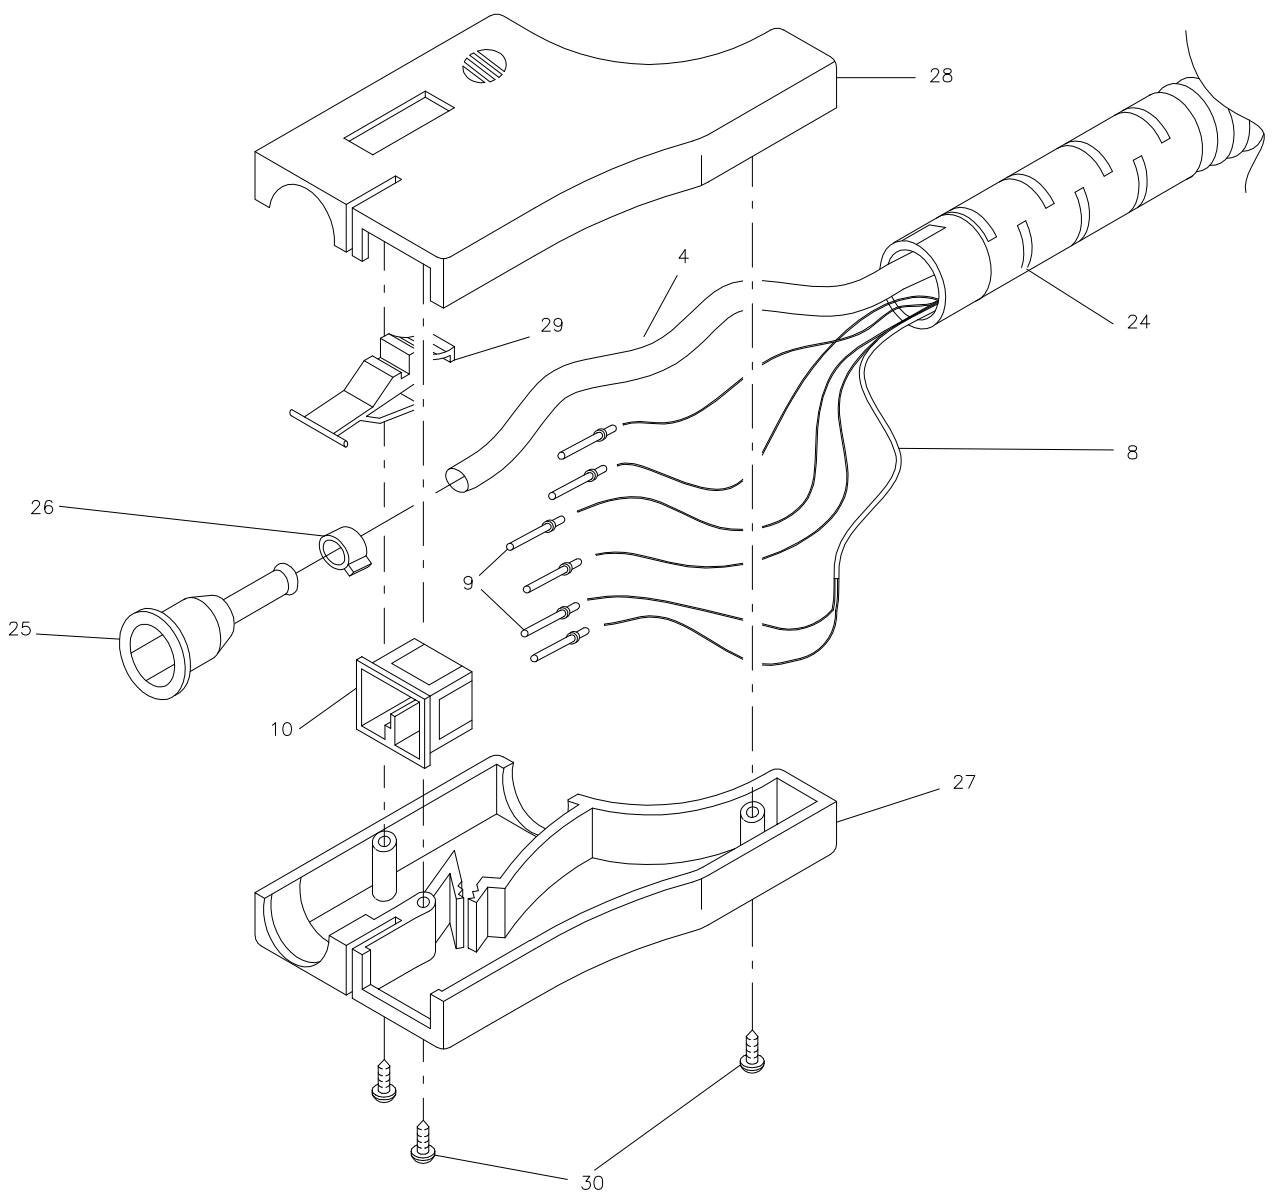

Duplex Cleaning Machines (UK) Ltd
Jet Steam Professional

IMPUGNATURA JULY 3mt 7P cod. JD03A00 rev.0 17/06/16

Pos.	CODICE	Q.tà	DENOMINAZIONE	DESCRIPTION
1	1202052V2	1	CORPO PISTOLA SX JULY 2016	LEFT BODY HANDGRIP
2	120216	1	MANICOTTO ANTIPIEGA GIALLO	YELLOW FLEXIBLE SLEEVE – JULY
3	PG5220	1	GUAINA FLEX Ø16,5X23,6 m2,9 SN	EXTERNAL FLEX HOSE
4	PG53853	1	TUBO GOMMA CALZ. NERO Ø4X8 L.3200	SLEEVED STEAM HOSE Ø 4X8
5	12002T	1	UGELLO ROT. MASCHIO OTTONE	ROUND MALE NOZZLE
6	PG5142	2	OR 9,25X1,78 VITON NERO	O-RING 9,25X1,78
7	PG5215	1	FASC. STRIK MONOREC. 8,5-10	SINGLE EAR CLAMP 8,5-10
8	PEJ603D	1	TASTIERA JULY 3mt COMPLETA	KEYBOARD COMPLETE JULY 3mt
9	PE20135	6	CONTATTO MASCHIO 10A 0,37mm ²	CONTACT PIN – MALE
10	PE2178	1	FRUTTO SPINA 7P+T FEMMINA	PLUG CONNECTOR 8 PIN – FEMALE
11	PP12102	1	PULSANTE INTER IMP JULY C/MAGNETE	BUTTON SWITCH HANDLE JULY
13	ML04025	1	MOLLA Ø4,2 - LUNG.25 - FILO Ø0,3	SPRING Ø4,2 - LUNG.25 - WIRE Ø0,3
14	PP12003	1	PORTA MOLLA INTERRUETTORE IMP.JULY	HOLDER SPRING
15	VI72265	1	VITE AUTOFIL. TC 2,2x6,5 ZN BIANCA	SCREW ZN TC 2,2x6,5
16	PP12004	1	LEVA BLOCCA INTERRUETTORE IMP.JULY	LEVER LOCK SWITCH
17	1202042V2	1	CORPO PISTOLA DX JULY 2016	RIGHT BODY HANDGRIP
18	1200K12	1	KIT PULSANTE SICUREZZA JULY GIALLO	KIT SAFETY BUTTON
21	VI7105	7	VITE RAPID FIX ZN. TC. 3,9X16	RAPID-FIX SCREW ZN TC 3,9X16
22	1202071	1	GANCIO PISTOLA L.10 JULY 2002	HOOK FOR HANDLE L. 10
23	1202072	1	GANCIO PISTOLA L.30 JULY 2002	HOOK FOR HANDLE L. 30
24	120216	1	MANICOTTO ANTIPIEGA GIALLO	YELLOW FLEXIBLE SLEEVE – JULY
25	12001T	1	UGELLO ROT. FEMM. OTTONE	ROUND FEMALE NOZZLE
26	PG5215	1	FASC. STRIK MONOREC. 8,5-10	SINGLE EAR CLAMP 8,5-10
27	120209	1	CORPO SPINA INFER. GRANDE	LOWER PLUG BODY – LARGE
28	120208	1	CORPO SPINA SUPER. GRANDE	UPPER PLUG BODY – LARGE
29	120218	1	PULSANTE PER SPINA NERO	STOPPER
30	VI7105	3	VITE RAPID FIX ZN. TC. 3,9X16	RAPID-FIX SCREW ZN TC 3,9X16