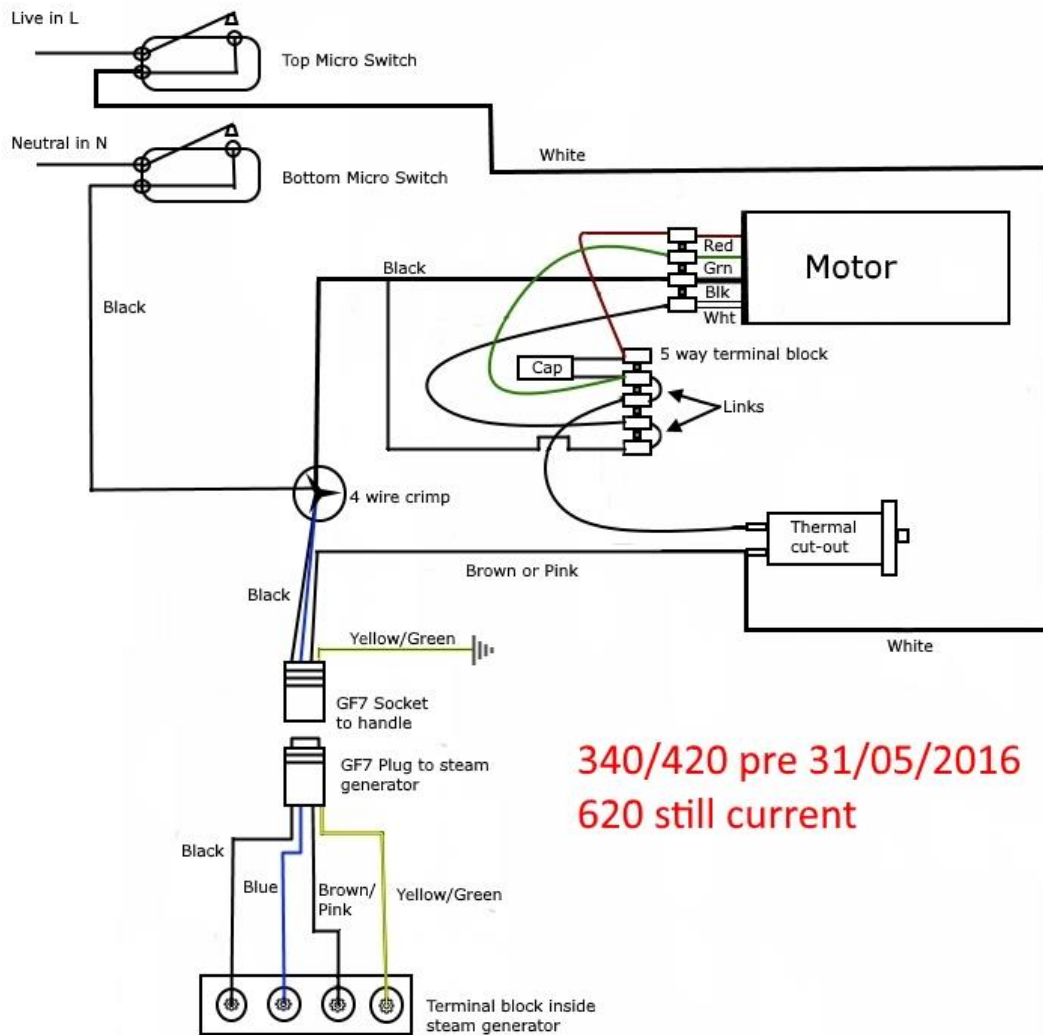

4 wire GF7 wiring into Duplex 340/420/620 Steam

Rev 2.4 June 2019

TAV. 1800